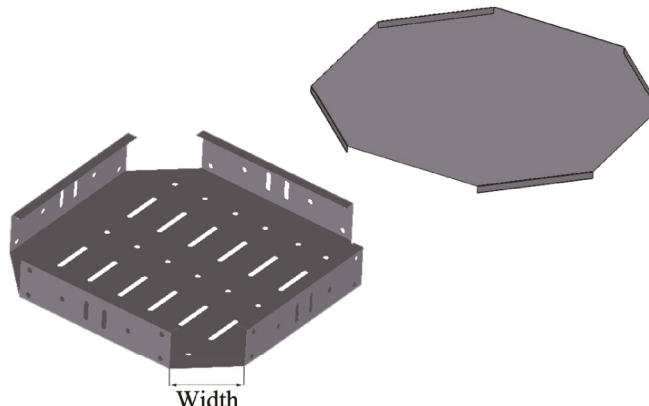

Cover

Model	Tray Thickness [mm]		
	0.8	1.2	1.5
CXUS - 100	25	31	53
CXUS - 200	45	57	92
CXUS - 300	73	90	146
CXUS - 400	136	166	266
CXUS - 500	178	223	341
CXUS - 100	25	31	53
CXUS - 200	45	57	92
CXUS - 300	73	90	146
CXUS - 400	136	166	266
CXUS - 500	178	223	341

Width apply to cover model [mm]