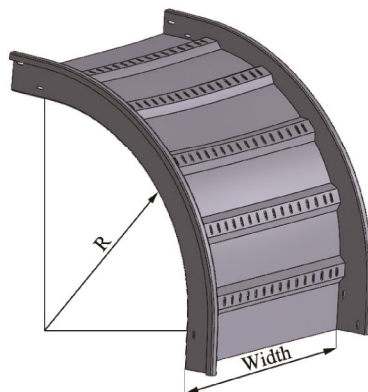

Cover: EN-10346 G-275

Model	Price ₪
CEKW - 100	65
CEKW - 200	75
CEKW - 300	79
CEKW - 400	86
CEKW - 500	94
CEKW - 600	112
CEKW - 700	125
CEKW - 800	136
CEKW - 900	148
CEKW - 1000	155

Galvanized 3mm

Customize radius is available by request
Width apply to model reference number [mm]

Galvanized 1.2mm