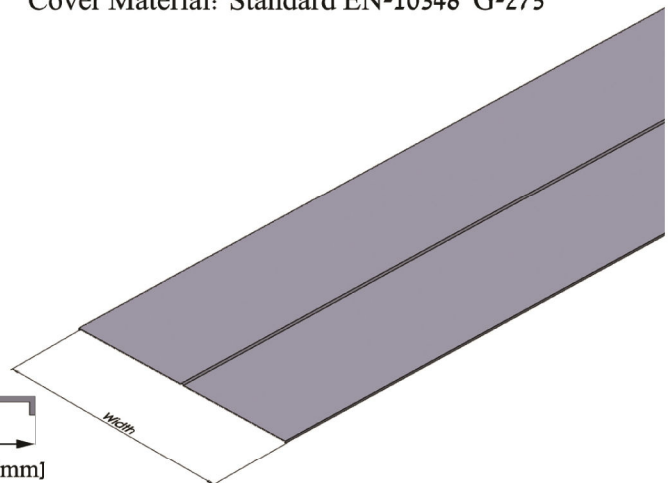

Cover Material: Standard EN-10346 G-275