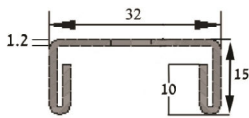

Cable Ladder Type NR

60

Material: Stainless Steel

Standard: 304 1.2 [mm]

Width apply for each model of cable ladder [mm]

Rung Profile

Ladder
Supply Length 3000 [mm]

Model	Width [mm]	Price ₪/m
NR - 100	100	167
NR - 200	200	191
NR - 300	300	210
NR - 400	400	233
NR - 500	500	252
NR - 600	600	268

*Ladder must be anchor supported to structure

Cover: Stainless Steel 1 [mm]
Supply Length 1500 / 3000 [mm]

Model	Width [mm]	Price ₪/m
CNR - 100	125	59
CNR - 200	225	64
CNR - 300	325	69
CNR - 400	425	76
CNR - 500	525	82
CNR - 600	625	96