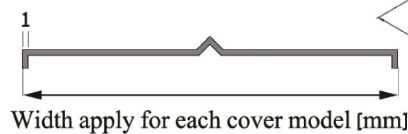

Cover Material: Standard Stainless Steel 304

04-8411142 , 04-8414834 04-8414528

www.naor.co.il naor_ltd@netvision.net.il

Copyright © all rights reserved Naor L.T.D