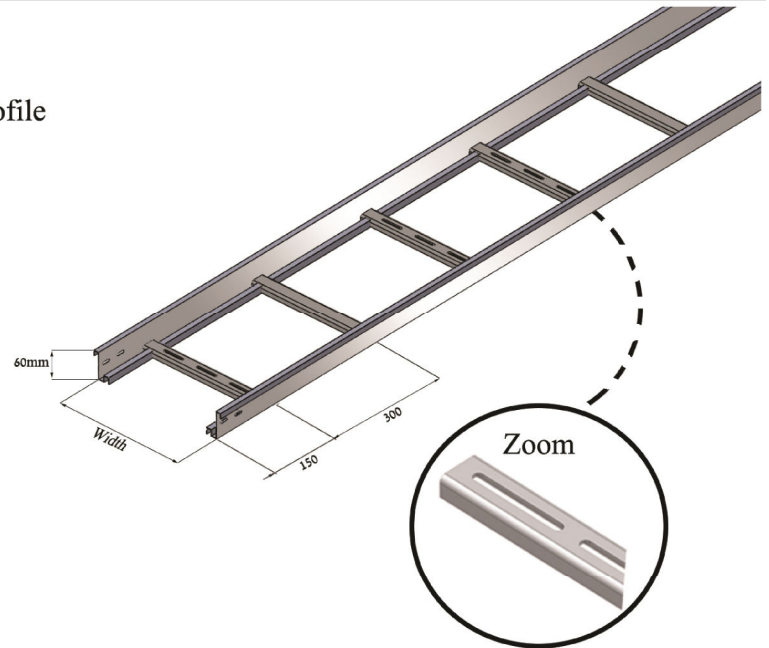

Cable Ladder Type NR

60

Material: Stainless Steel

Standard: 304 1.2 [mm]

Width apply for each model of cable ladder [mm]

Rung Profile

Ladder
Supply Length 3000 [mm]

Model	Width [mm]	Price ₪/m
NR - 100	100	167
NR - 200	200	191
NR - 300	300	210
NR - 400	400	233
NR - 500	500	252
NR - 600	600	268

*Ladder must be anchor supported to structure

Cover: Stainless Steel 1 [mm]
Supply Length 1500 / 3000 [mm]

Model	Width [mm]	Price ₪/m
CNR - 100	125	59
CNR - 200	225	64
CNR - 300	325	69
CNR - 400	425	76
CNR - 500	525	82
CNR - 600	625	96