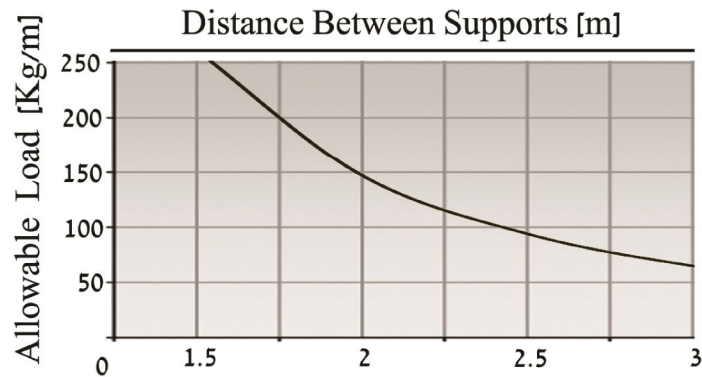

Cable Ladder Type NR

60

Material: Stainless Steel

Standard: 304 1.2 [mm]

Width apply for each model of cable ladder [mm]

Rung Profile

Ladder
Supply Length 3000 [mm]

Model	Width [mm]	Price ₪/m
NR - 100	100	167
NR - 200	200	191
NR - 300	300	210
NR - 400	400	233
NR - 500	500	252
NR - 600	600	268

*Ladder must be anchor supported to structure

Cover: Stainless Steel 1 [mm]
Supply Length 1500 / 3000 [mm]

Model	Width [mm]	Price ₪/m
CNR - 100	125	59
CNR - 200	225	64
CNR - 300	325	69
CNR - 400	425	76
CNR - 500	525	82
CNR - 600	625	96