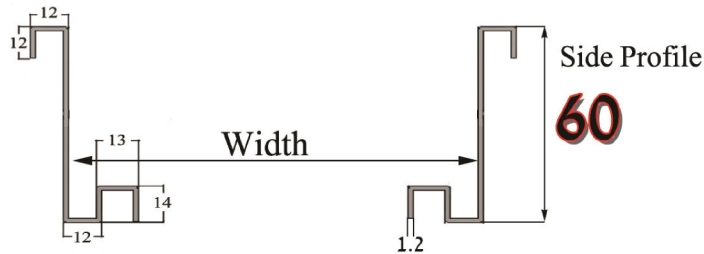

Cable Ladder Type NR

60

Material: Stainless Steel

Standard: 304 1.2 [mm]

Width apply for each model of cable ladder [mm]

Rung Profile

Ladder
Supply Length 3000 [mm]

Model	Width [mm]	Price ₪/m
NR - 100	100	167
NR - 200	200	191
NR - 300	300	210
NR - 400	400	233
NR - 500	500	252
NR - 600	600	268

*Ladder must be anchor supported to structure

Cover: Stainless Steel 1 [mm]
Supply Length 1500 / 3000 [mm]

Model	Width [mm]	Price ₪/m
CNR - 100	125	59
CNR - 200	225	64
CNR - 300	325	69
CNR - 400	425	76
CNR - 500	525	82
CNR - 600	625	96