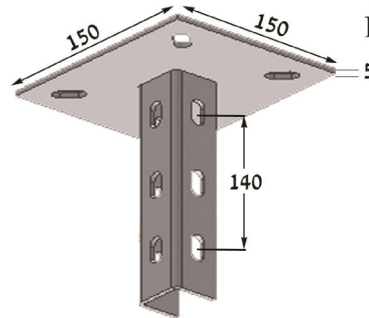

Cable Ladder Type WR

90

Material: Stainless Steel

Standard: 304 1.2 [mm]

Cross Over X

Ladder Standard 304

Model	Price ₪
XWR - 100	490
XWR - 200	522
XWR - 300	557
XWR - 400	586
XWR - 500	620
XWR - 600	653

Stainless Steel 1.2 mm

Pivot Connector
VNR-70 Price: 32.-

Straight Connector
CWR-70 Price: 12.70.-

Internal Connector
CIWR-45 Price: 30.-

External Connector
CEWR-45 Price: 30.-

Ceiling Support
PWR-50 Price: 53.-

Channel Support
RWR-50 Price: 83.- / m
*Length Supply 3m

Side Profile

Model	L	Price ₪
SWR-U/F-100	130	66
SWR-U/F-200	230	78
SWR-U/F-300	330	92
SWR-U/F-400	430	102
SWR-U/F-500	530	115
SWR-U/F-600	630	126

*All Dimensions [mm]

Attachment Plate
FWR-50 Price: 4.-

Ladder Support Connector
STR-20 Price: 5.-