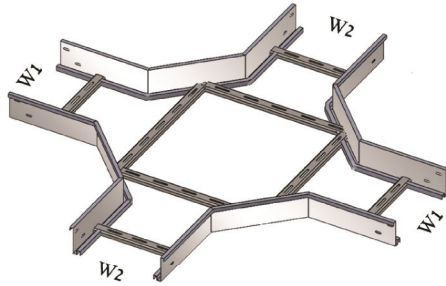

Cable Ladder Type WR

90

Material: Stainless Steel

Standard: 304 1.2 [mm]

Cross Over X

Ladder Standard 304

Model	Price ₪
XWR - 100	490
XWR - 200	522
XWR - 300	557
XWR - 400	586
XWR - 500	620
XWR - 600	653

Stainless Steel 1.2 mm

Specify W1 & W2 measurements [mm]

Cover Standard 304

Model	Price ₪
CXWR - 100	294
CXWR - 200	310
CXWR - 300	334
CXWR - 400	357
CXWR - 500	382
CXWR - 600	397

Stainless Steel 1 mm

Divider
DWR-70 Price: 49.- / m

Side Profile

Model	L	Price ₪
SWR-U/F-100	130	66
SWR-U/F-200	230	78
SWR-U/F-300	330	92
SWR-U/F-400	430	102
SWR-U/F-500	530	115
SWR-U/F-600	630	126

*All Dimensions [mm]

Attachment Plate
FWR-50 Price: 4.-

Ladder Support Connector
STR-20 Price: 5.-