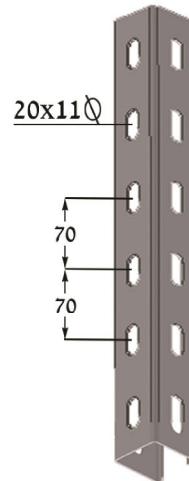

Cable Ladder Type WR

90

Material: Stainless Steel

Standard: 304 1.2 [mm]

Cross Over X

Ladder Standard 304

Model	Price ₪
XWR - 100	490
XWR - 200	522
XWR - 300	557
XWR - 400	586
XWR - 500	620
XWR - 600	653

Stainless Steel 1.2 mm

Specify W1 & W2 measurements [mm]

Cover Standard 304

Model	Price ₪
CXWR - 100	294
CXWR - 200	310
CXWR - 300	334
CXWR - 400	357
CXWR - 500	382
CXWR - 600	397

Stainless Steel 1 mm

Divider
DWR-70 Price: 49.- / m

Pivot Connector
VNR-70 Price: 32.-

Straight Connector
CWR-70 Price: 12.70.-

Internal Connector
CIWR-45 Price: 30.-

External Connector
CEWR-45 Price: 30.-

Ceiling Support
PWR-50 Price: 53.-

Channel Support
RWR-50 Price: 83.- / m
*Length Supply 3m

Side Profile

Model	L	Price ₪
SWR-U/F-100	130	66
SWR-U/F-200	230	78
SWR-U/F-300	330	92
SWR-U/F-400	430	102
SWR-U/F-500	530	115
SWR-U/F-600	630	126

*All Dimensions [mm]

Attachment Plate
FWR-50 Price: 4.-

Ladder Support Connector
STR-20 Price: 5.-