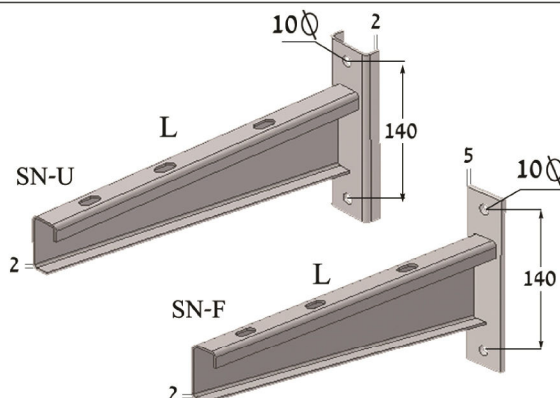

Cable Ladder Type WR

90

Material: Stainless Steel

Standard: 304 1.2 [mm]

Cross Over X

Ladder Standard 304

Model	Price ₪
XWR - 100	490
XWR - 200	522
XWR - 300	557
XWR - 400	586
XWR - 500	620
XWR - 600	653

Stainless Steel 1.2 mm

Pivot Connector
VNR-70 Price: 32.-

Straight Connector
CWR-70 Price: 12.70.-

Internal Connector
CIWR-45 Price: 30.-

External Connector
CEWR-45 Price: 30.-

Ceiling Support
PWR-50 Price: 53.-

Channel Support
RWR-50 Price: 83.- / m
*Length Supply 3m

Side Profile

Model	L	Price ₪
SWR-U/F-100	130	66
SWR-U/F-200	230	78
SWR-U/F-300	330	92
SWR-U/F-400	430	102
SWR-U/F-500	530	115
SWR-U/F-600	630	126

*All Dimensions [mm]

Attachment Plate
FWR-50 Price: 4.-

Ladder Support Connector
STR-20 Price: 5.-