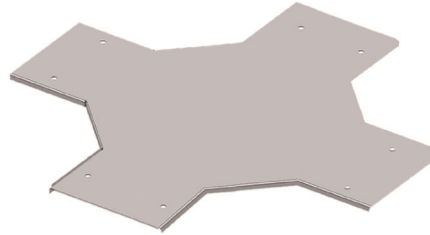

Cable Ladder Type WR

90

Material: Stainless Steel

Standard: 304 1.2 [mm]

Cross Over X

Ladder Standard 304

Model	Price ₪
XWR - 100	490
XWR - 200	522
XWR - 300	557
XWR - 400	586
XWR - 500	620
XWR - 600	653

Stainless Steel 1.2 mm

Specify W1 & W2 measurements [mm]

Cover Standard 304

Model	Price ₪
CXWR - 100	294
CXWR - 200	310
CXWR - 300	334
CXWR - 400	357
CXWR - 500	382
CXWR - 600	397

Stainless Steel 1 mm

Divider
DWR-70 Price: 49.- / m

Side Profile

Model	L	Price ₪
SWR-U/F-100	130	66
SWR-U/F-200	230	78
SWR-U/F-300	330	92
SWR-U/F-400	430	102
SWR-U/F-500	530	115
SWR-U/F-600	630	126

*All Dimensions [mm]

Attachment Plate
FWR-50 Price: 4.-

Ladder Support Connector
STR-20 Price: 5.-