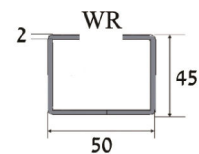

Cable Ladder Type WR

90

Material: Stainless Steel

Standard: 304 1.2 [mm]

Cross Over X

Ladder Standard 304

Model	Price ₪
XWR - 100	490
XWR - 200	522
XWR - 300	557
XWR - 400	586
XWR - 500	620
XWR - 600	653

Stainless Steel 1.2 mm

Specify W1 & W2 measurements [mm]

Cover Standard 304

Model	Price ₪
CXWR - 100	294
CXWR - 200	310
CXWR - 300	334
CXWR - 400	357
CXWR - 500	382
CXWR - 600	397

Stainless Steel 1 mm

Divider
DWR-70 Price: 49.- / m

Pivot Connector
VNR-70 Price: 32.-

Straight Connector
CWR-70 Price: 12.70.-

Internal Connector
CIWR-45 Price: 30.-

External Connector
CEWR-45 Price: 30.-

Ceiling Support
PWR-50 Price: 53.-

Channel Support
RWR-50 Price: 83.- / m
*Length Supply 3m

Side Profile

Model	L	Price ₪
SWR-U/F-100	130	66
SWR-U/F-200	230	78
SWR-U/F-300	330	92
SWR-U/F-400	430	102
SWR-U/F-500	530	115
SWR-U/F-600	630	126

*All Dimensions [mm]

Attachment Plate
FWR-50 Price: 4.-

Ladder Support Connector
STR-20 Price: 5.-