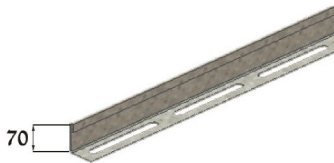

Cable Ladder Type WR

90

Material: Stainless Steel

Standard: 304 1.2 [mm]

Cross Over X

Ladder Standard 304

Model	Price ₪
XWR - 100	490
XWR - 200	522
XWR - 300	557
XWR - 400	586
XWR - 500	620
XWR - 600	653

Stainless Steel 1.2 mm

Specify W1 & W2 measurements [mm]

Cover Standard 304

Model	Price ₪
CXWR - 100	294
CXWR - 200	310
CXWR - 300	334
CXWR - 400	357
CXWR - 500	382
CXWR - 600	397

Stainless Steel 1 mm

Divider
DWR-70 Price: 49.- / m

Side Profile

Model	L	Price ₪
SWR-U/F-100	130	66
SWR-U/F-200	230	78
SWR-U/F-300	330	92
SWR-U/F-400	430	102
SWR-U/F-500	530	115
SWR-U/F-600	630	126

*All Dimensions [mm]

Attachment Plate
FWR-50 Price: 4.-

Ladder Support Connector
STR-20 Price: 5.-