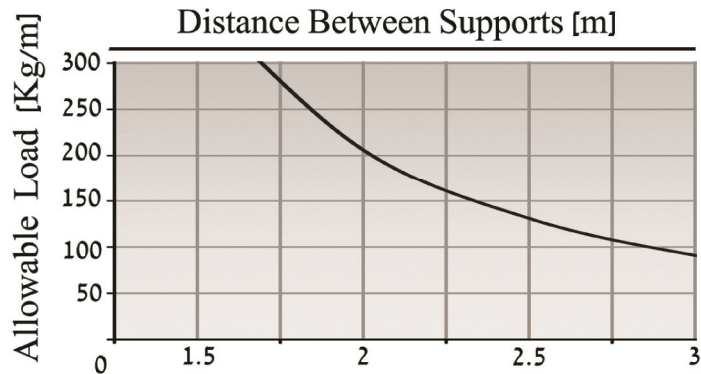

Cable Ladder Type WR

90

Material: Stainless Steel

Standard: 304 1.2 [mm]

Width apply for each model of cable ladder [mm]

Rung Profile

Ladder

Supply Length 3000 [mm]

Model	Width [mm]	Price ₪/m
WR - 100	100	197
WR - 200	200	225
WR - 300	300	247
WR - 400	400	274
WR - 500	500	297
WR - 600	600	316

Ladder must be anchor supported to structure

Cover: Stainless Steel 304 1 [mm]