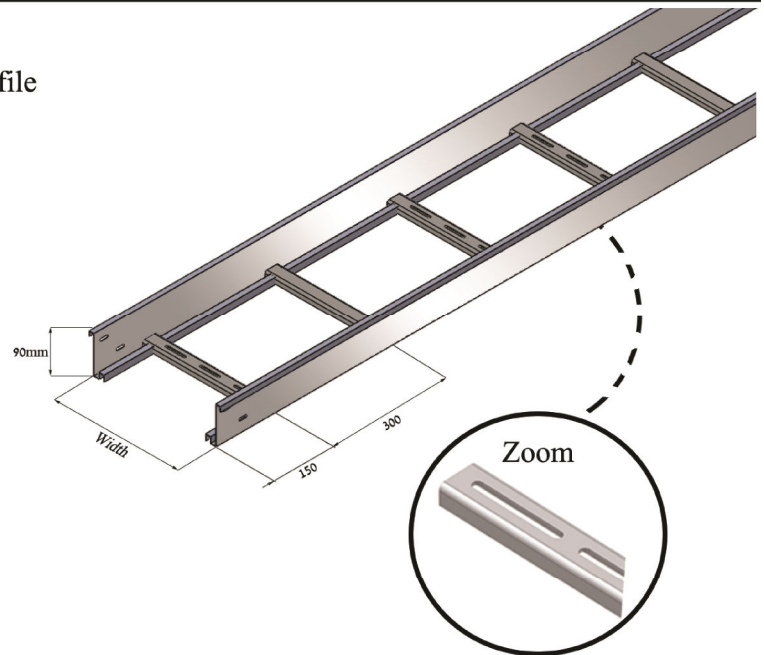

Cable Ladder Type WR

90

Material: Stainless Steel

Standard: 304 1.2 [mm]

Width apply for each model of cable ladder [mm]

Rung Profile

Ladder

Supply Length 3000 [mm]

Model	Width [mm]	Price ₪/m
WR - 100	100	197
WR - 200	200	225
WR - 300	300	247
WR - 400	400	274
WR - 500	500	297
WR - 600	600	316

Ladder must be anchor supported to structure

Cover: Stainless Steel 304 1 [mm]

Supply Length 1500 / 3000 [mm]

Model	Width [mm]	Price ₪/m
CWR - 100	125	59
CWR - 200	225	64
CWR - 300	325	69
CWR - 400	425	76
CWR - 500	525	82
CWR - 600	625	96

Assembly Ladder & Cover + Attachment

Cover Material: Standard Stainless Steel 304