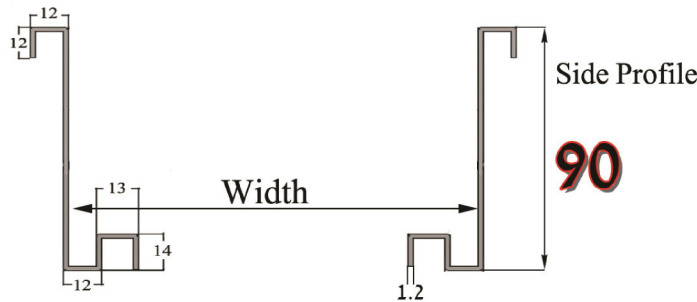

Cable Ladder Type WR

90

Material: Stainless Steel

Standard: 304 1.2 [mm]

Width apply for each model of cable ladder [mm]

Rung Profile

Ladder

Supply Length 3000 [mm]

Model	Width [mm]	Price ₪/m
WR - 100	100	197
WR - 200	200	225
WR - 300	300	247
WR - 400	400	274
WR - 500	500	297
WR - 600	600	316

Ladder must be anchor supported to structure

Cover: Stainless Steel 304 1 [mm]

Supply Length 1500 / 3000 [mm]

Model	Width [mm]	Price ₪/m
CWR - 100	125	59
CWR - 200	225	64
CWR - 300	325	69
CWR - 400	425	76
CWR - 500	525	82
CWR - 600	625	96

Assembly Ladder & Cover + Attachment

Cover Material: Standard Stainless Steel 304