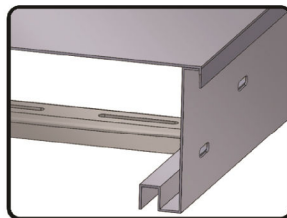

Cable Ladder Type WR

90

Material: Stainless Steel

Standard: 304 1.2 [mm]

Width apply for each model of cable ladder [mm]

Rung Profile

Ladder

Supply Length 3000 [mm]

Model	Width [mm]	Price ₪/m
WR - 100	100	197
WR - 200	200	225
WR - 300	300	247
WR - 400	400	274
WR - 500	500	297
WR - 600	600	316

Ladder must be anchor supported to structure

Cover: Stainless Steel 304 1 [mm]

Supply Length 1500 / 3000 [mm]

Model	Width [mm]	Price ₪/m
CWR - 100	125	59
CWR - 200	225	64
CWR - 300	325	69
CWR - 400	425	76
CWR - 500	525	82
CWR - 600	625	96

Assembly Ladder & Cover + Attachment

Cover Material: Standard Stainless Steel 304