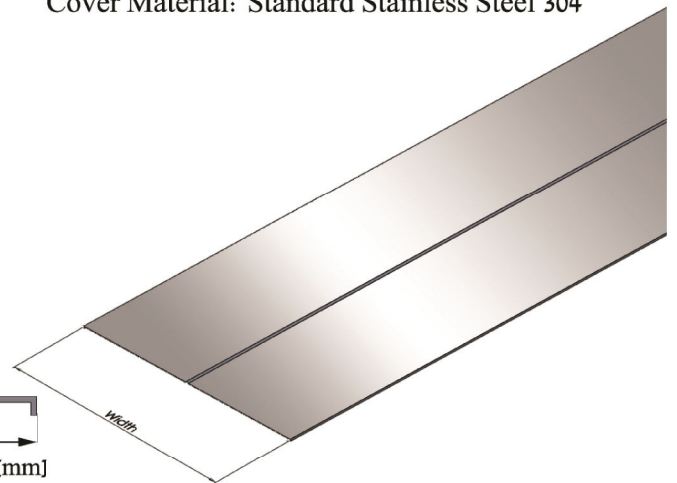

Cable Ladder Type WR

90

Material: Stainless Steel

Standard: 304 1.2 [mm]

Width apply for each model of cable ladder [mm]

Rung Profile

Ladder

Supply Length 3000 [mm]

Model	Width [mm]	Price ₪/m
WR - 100	100	197
WR - 200	200	225
WR - 300	300	247
WR - 400	400	274
WR - 500	500	297
WR - 600	600	316

Ladder must be anchor supported to structure

Cover: Stainless Steel 304 1 [mm]

Supply Length 1500 / 3000 [mm]

Model	Width [mm]	Price ₪/m
CWR - 100	125	59
CWR - 200	225	64
CWR - 300	325	69
CWR - 400	425	76
CWR - 500	525	82
CWR - 600	625	96

Assembly Ladder & Cover + Attachment

Cover Material: Standard Stainless Steel 304