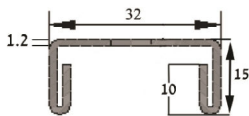

Cable Ladder Type WR

90

Material: Stainless Steel

Standard: 304 1.2 [mm]

Width apply for each model of cable ladder [mm]

Rung Profile

Ladder

Supply Length 3000 [mm]

Model	Width [mm]	Price ₪/m
WR - 100	100	197
WR - 200	200	225
WR - 300	300	247
WR - 400	400	274
WR - 500	500	297
WR - 600	600	316

Ladder must be anchor supported to structure

Cover: Stainless Steel 304 1 [mm]

Supply Length 1500 / 3000 [mm]

Model	Width [mm]	Price ₪/m
CWR - 100	125	59
CWR - 200	225	64
CWR - 300	325	69
CWR - 400	425	76
CWR - 500	525	82
CWR - 600	625	96

Assembly Ladder & Cover + Attachment

Cover Material: Standard Stainless Steel 304