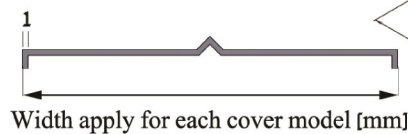

Model	Width [mm]	Price ₪/m
WR - 100	100	197
WR - 200	200	225
WR - 300	300	247
WR - 400	400	274
WR - 500	500	297
WR - 600	600	316

Ladder must be anchor supported to structure

Cover: Stainless Steel 304 1 [mm]

Supply Length 1500 / 3000 [mm]

Model	Width [mm]	Price ₪/m
CWR - 100	125	59
CWR - 200	225	64
CWR - 300	325	69
CWR - 400	425	76
CWR - 500	525	82
CWR - 600	625	96

Assembly Ladder & Cover + Attachment

Cover Material: Standard Stainless Steel 304