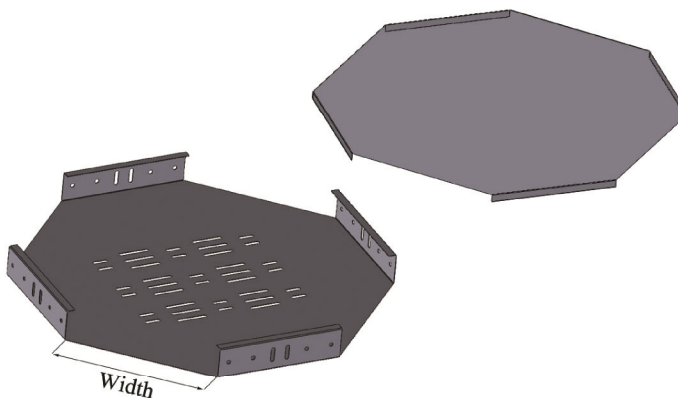

Cover

Model	Tray Thickness [mm]		
	0.8	1	1.5
CXUR - 50	ℓ 74	ℓ 92	ℓ 144
CXUR - 100	ℓ 124	ℓ 153	ℓ 231
CXUR - 200	ℓ 188	ℓ 229	ℓ 345
CXUR - 300	ℓ 253	ℓ 305	ℓ 452
CXUR - 400	ℓ 313	ℓ 381	ℓ 562
CXUR - 500	ℓ 378	ℓ 457	ℓ 672
CXUR - 600	ℓ 488	ℓ 532	ℓ 778

Width apply to tray model [mm]

☎ 04-8411142 , 04-8414834   📠 04-8414528

🌐 www.naor.co.il   ✉ naor_ltd@netvision.net.il

Copyright © all rights reserved Naor L.T.D