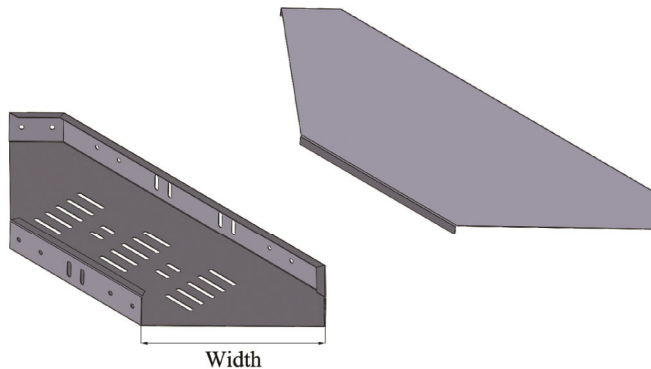

Cable Tray Type UR

Material: Stainless Steel

Standard: 304 0.8, 1.2, 1.5 [mm]

Horizontal Bend

Trays

Model - Width	H [mm]	Tray Thickness [mm]		
		0.8	1.2	1.5
BUR - 50	50	ℓ 60	ℓ 72	ℓ 102
BUR - 100	60	ℓ 86	ℓ 104	ℓ 148
BUR - 200	60	ℓ 120	ℓ 144	ℓ 208
BUR - 300	60	ℓ 154	ℓ 184	ℓ 264
BUR - 400	60	ℓ 186	ℓ 224	ℓ 322
BUR - 500	60	ℓ 220	ℓ 264	ℓ 380
BUR - 600	60	ℓ 280	ℓ 304	ℓ 432

Width apply to tray model [mm]

Cover

Model	Tray Thickness [mm]		
	0.8	1	1.5
CBUR - 50	ℓ 40	ℓ 47	ℓ 72
CBUR - 100	ℓ 66	ℓ 79	ℓ 118
CBUR - 200	ℓ 80	ℓ 119	ℓ 178
CBUR - 300	ℓ 134	ℓ 159	ℓ 234
CBUR - 400	ℓ 166	ℓ 199	ℓ 292
CBUR - 500	ℓ 200	ℓ 239	ℓ 350
CBUR - 600	ℓ 260	ℓ 279	ℓ 402

Width apply to tray model [mm]

T Branch

Trays

Model - width	H [mm]	Tray Thickness [mm]		
		0.8	1.2	1.5
TUR - 50	50	ℓ 84	ℓ 101	ℓ 143
TUR - 100	60	ℓ 121	ℓ 146	ℓ 208
TUR - 200	60	ℓ 168	ℓ 202	ℓ 293
TUR - 300	60	ℓ 216	ℓ 258	ℓ 370
TUR - 400	60	ℓ 261	ℓ 284	ℓ 451
TUR - 500	60	ℓ 308	ℓ 340	ℓ 532
TUR - 600	60	ℓ 388	ℓ 395	ℓ 610

Width apply to tray model [mm]