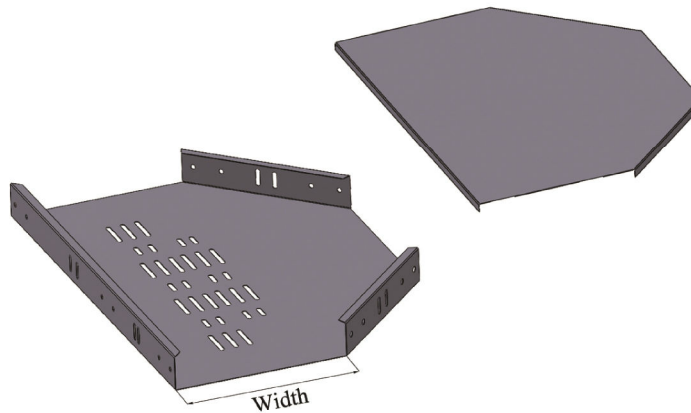

Cover

Model	Tray Thickness [mm]		
	0.8	1	1.5
CTUR - 50	ℓ 59	ℓ 71	ℓ 103
CTUR - 100	ℓ 96	ℓ 116	ℓ 168
CTUR - 200	ℓ 143	ℓ 172	ℓ 253
CTUR - 300	ℓ 191	ℓ 228	ℓ 330
CTUR - 400	ℓ 236	ℓ 284	ℓ 411
CTUR - 500	ℓ 283	ℓ 340	ℓ 492
CTUR - 600	ℓ 363	ℓ 395	ℓ 580

Width apply to tray model [mm]

Cross Over X

Trays

Model - width	H [mm]	Tray Thickness [mm]		
		0.8	1.2	1.5
XUR - 50	50	ℓ 114	ℓ 137	ℓ 194
XUR - 100	60	ℓ 164	ℓ 198	ℓ 281
XUR - 200	60	ℓ 228	ℓ 274	ℓ 395
XUR - 300	60	ℓ 293	ℓ 350	ℓ 502
XUR - 400	60	ℓ 353	ℓ 426	ℓ 612
XUR - 500	60	ℓ 418	ℓ 502	ℓ 722
XUR - 600	60	ℓ 528	ℓ 577	ℓ 828

Width apply to tray model [mm]