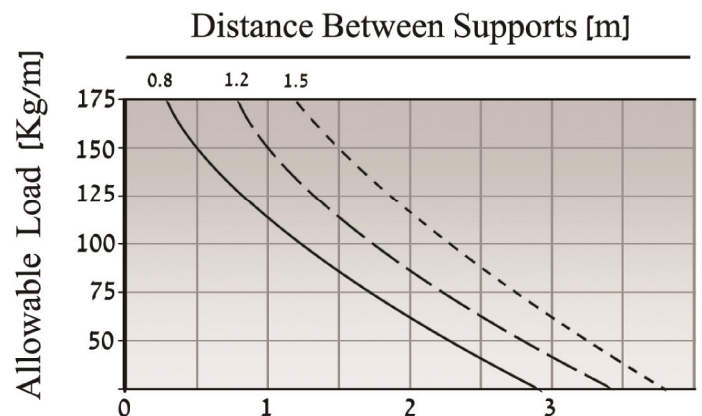

Ladder must be anchor supported to structure

Cover: Stainless steel standard 304

Cover Material: Standard Stainless steel 304

Supply Length 1500 / 3000 [mm]

Model	Width_{mm}	Cover Thickness [mm]		
		0.8	1.2	1.5
CUR - 50	50	₪ 13	₪ 16	₪ 23
CUR - 100	100	₪ 20	₪ 25	₪ 38
CUR - 200	200	₪ 36	₪ 45	₪ 67
CUR - 300	300	₪ 49	₪ 61	₪ 92
CUR - 400	400	₪ 64	₪ 80	₪ 119
CUR - 500	500	₪ 75	₪ 94	₪ 141
CUR - 600	600	₪ 89	₪ 112	₪ 168

Prices are per meter