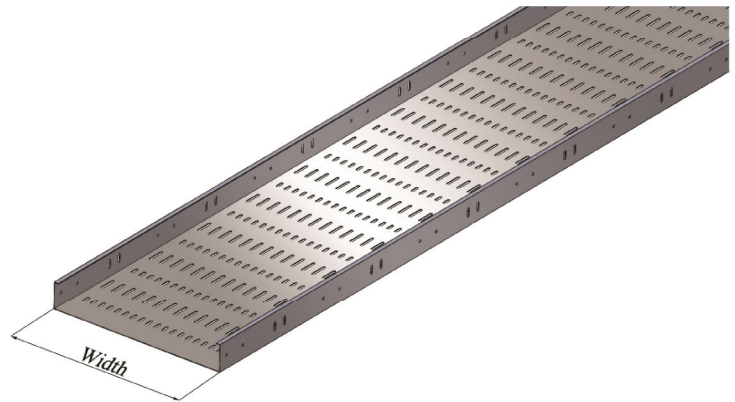

# Cable Tray Type UR

Material: Stainless Steel

Standard: 304 0.8, 1.2, 1.5 [mm]

**T** Width apply for each model of cable tray [mm]

- UR T = 0.8mm H = 60 —————
- UR T = 1.2mm H = 60 - - - - -
- UR T = 1.5mm H = 60 . . . . .

Trays  
Supply Length 3000 [mm]

Model	Height <sub>mm</sub>	Width <sub>mm</sub>	Tray Thickness [mm]		
			0.8	1.2	1.5
UR - 50	50	50	₪ 33	₪ 42	₪ 63
UR - 100	60	100	₪ 45	₪ 56	₪ 84
UR - 200	60	200	₪ 59	₪ 73	₪ 110
UR - 300	60	300	₪ 74	₪ 93	₪ 139
UR - 400	60	400	₪ 89	₪ 112	₪ 167
UR - 500	60	500	₪ 100	₪ 126	₪ 188
UR - 600	60	600	₪ 110	₪ 138	₪ 206

Prices are per meter

Ladder must be anchor supported to structure

Cover: Stainless steel standard 304

Cover Material: Standard Stainless steel 304

Supply Length 1500 / 3000 [mm]

Model	Width <sub>mm</sub>	Cover Thickness [mm]		
		0.8	1.2	1.5
CUR - 50	50	₪ 13	₪ 16	₪ 23
CUR - 100	100	₪ 20	₪ 25	₪ 38
CUR - 200	200	₪ 36	₪ 45	₪ 67
CUR - 300	300	₪ 49	₪ 61	₪ 92
CUR - 400	400	₪ 64	₪ 80	₪ 119
CUR - 500	500	₪ 75	₪ 94	₪ 141
CUR - 600	600	₪ 89	₪ 112	₪ 168