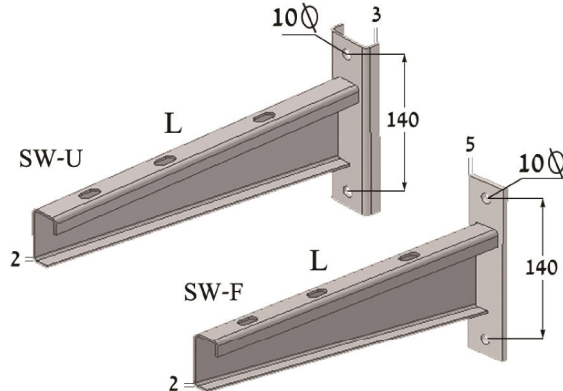

CM-80 Price: 5.30.-

Internal Connector

CIM-45 Price: 18.-

External Connector

CEM-45 Price: 18.-

Ceiling Support

PM-60 Price: 32.-

Channel Support

RM-60 Price: 55.- / m

\*Length Supply 3m

Side Profile

Model	L	Price ₪
SM-U/F-95	130	28
SM-U/F-195	230	39
SM-U/F-295	330	48
SM-U/F-395	430	54
SM-U/F-495	530	58
SM-U/F-595	630	63

Attachment Plate

FM-60 Price: 3.80.-