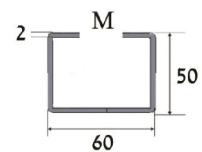

RM-60 Price: 55.- / m

\*Length Supply 3m

Side Profile

Model	L	Price ₪
SM-U/F-95	130	28
SM-U/F-195	230	39
SM-U/F-295	330	48
SM-U/F-395	430	54
SM-U/F-495	530	58
SM-U/F-595	630	63

Attachment Plate

FM-60 Price: 3.80.-