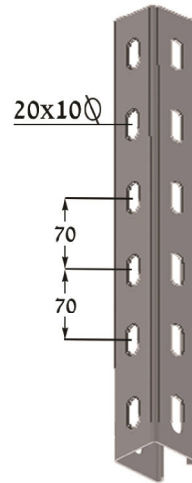

# Cable Ladder Type M

88

Material: Hot Dip Galvanized I.S 918 (H.D.G.A.F) Standard: Din 17100 ST 37.2 2 [mm]

CM-80 Price: 5.30.-

Internal Connector

CIM-45 Price: 18.-

External Connector

CEM-45 Price: 18.-

Ceiling Support

PM-60 Price: 32.-

Channel Support

RM-60 Price: 55.- / m

\*Length Supply 3m

Side Profile

Model	L	Price ₪
SM-U/F-95	130	28
SM-U/F-195	230	39
SM-U/F-295	330	48
SM-U/F-395	430	54
SM-U/F-495	530	58
SM-U/F-595	630	63

Attachment Plate

FM-60 Price: 3.80.-