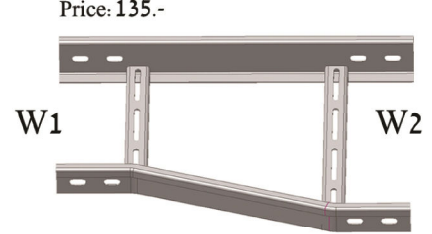

## Symmetrical Reducer

SM W1W2

Price: 135.-

Specify W1 & W2 measurements [mm]

## Right Hand Reducer

RM W1W2

Price: 135.-

Divider

DM-80 Price: 26.- / m

Pivot Connector

VM-80 Price: 28.-

Straight Connector