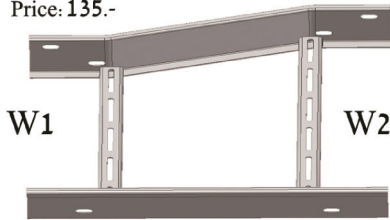

Cable Ladder Type M

88

Material: Hot Dip Galvanized I.S 918 (H.D.G.A.F) Standard: Din 17100 ST 37.2 2 [mm]

Left Hand Reducer

LM W1W2

Price: 135.-