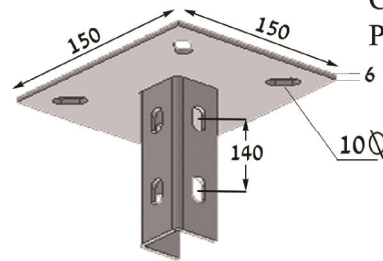

Ceiling Support

PM-60 Price: 32.-